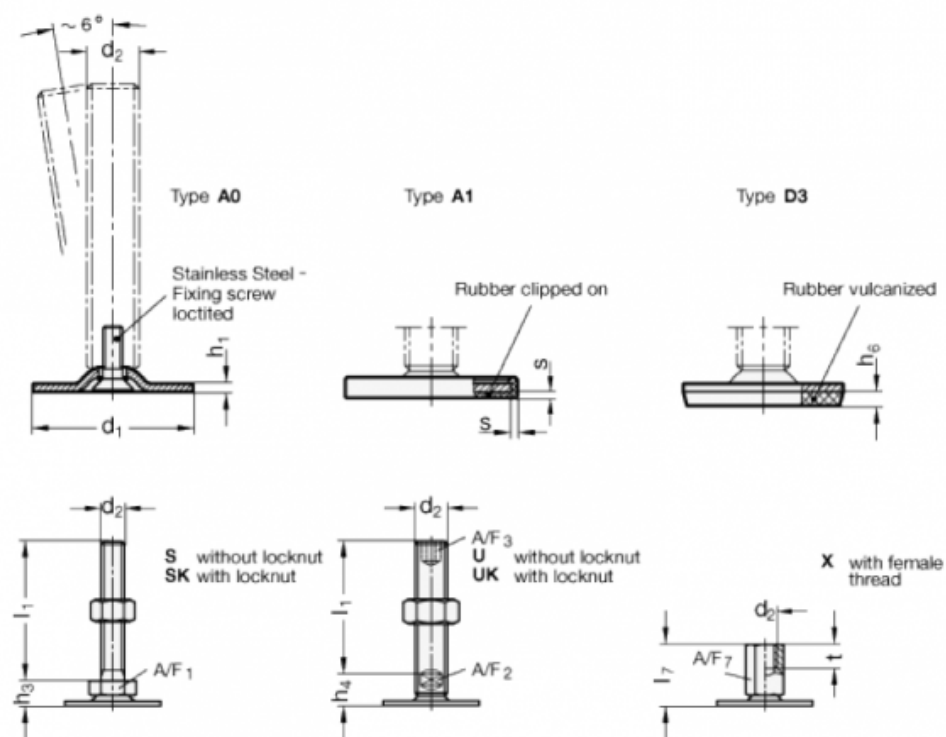

Article number: 204080M1080A3S

Description: E+G levelling foot

GN 40-80-M10-80-A3-S

Note: S Without nut, External hexagon at the bottom

Measures

A/F1	= 17
d1	= 80
d2	= M10
h1	= 3
h3	= 12
h6	= 5
l1	= 80
s	=